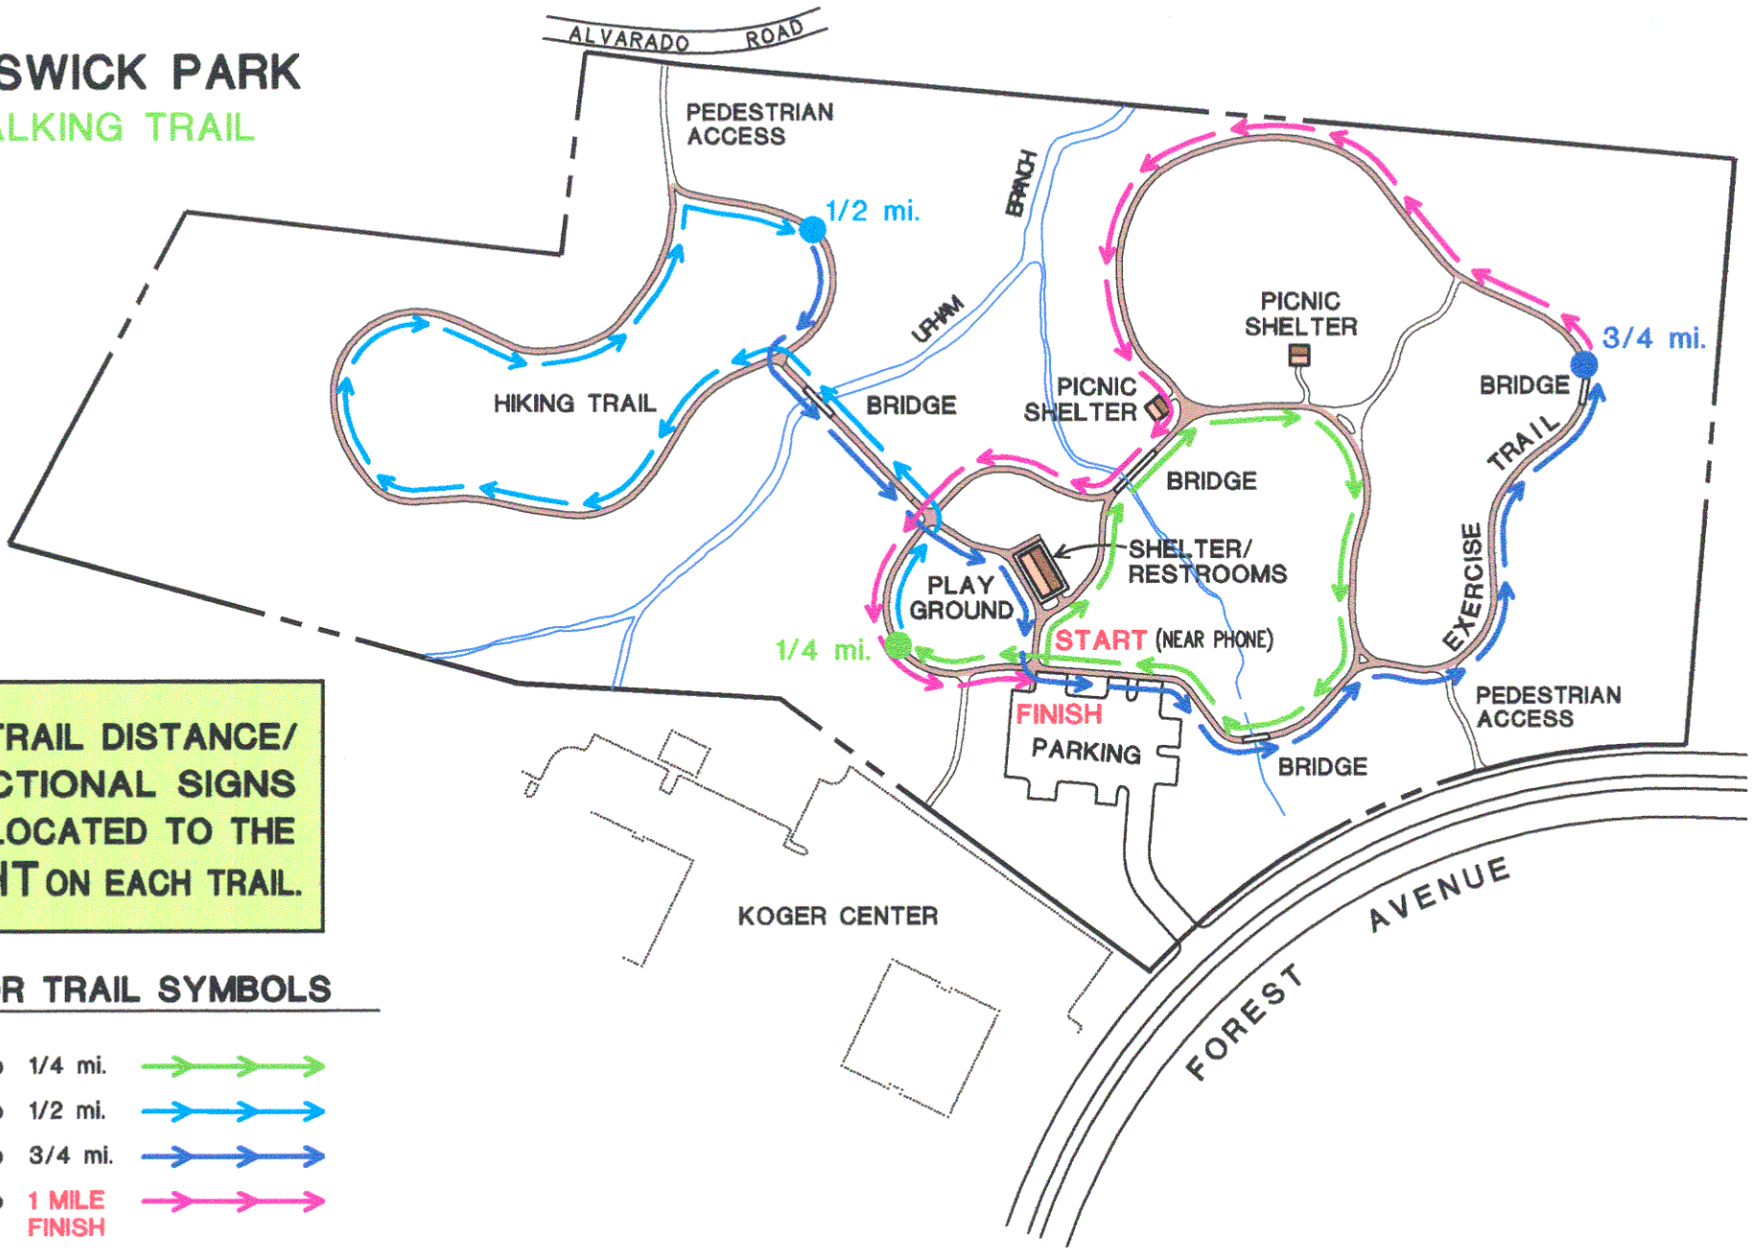

CHESWICK PARK

WALKING TRAIL

**ALL TRAIL DISTANCE/
DIRECTIONAL SIGNS
ARE LOCATED TO THE
RIGHT ON EACH TRAIL.**

KEY FOR TRAIL SYMBOLS

- START** to 1/4 mi. 
- 1/4 mi. to 1/2 mi. 
- 1/2 mi. to 3/4 mi. 
- 3/4 mi. to **1 MILE FINISH** 