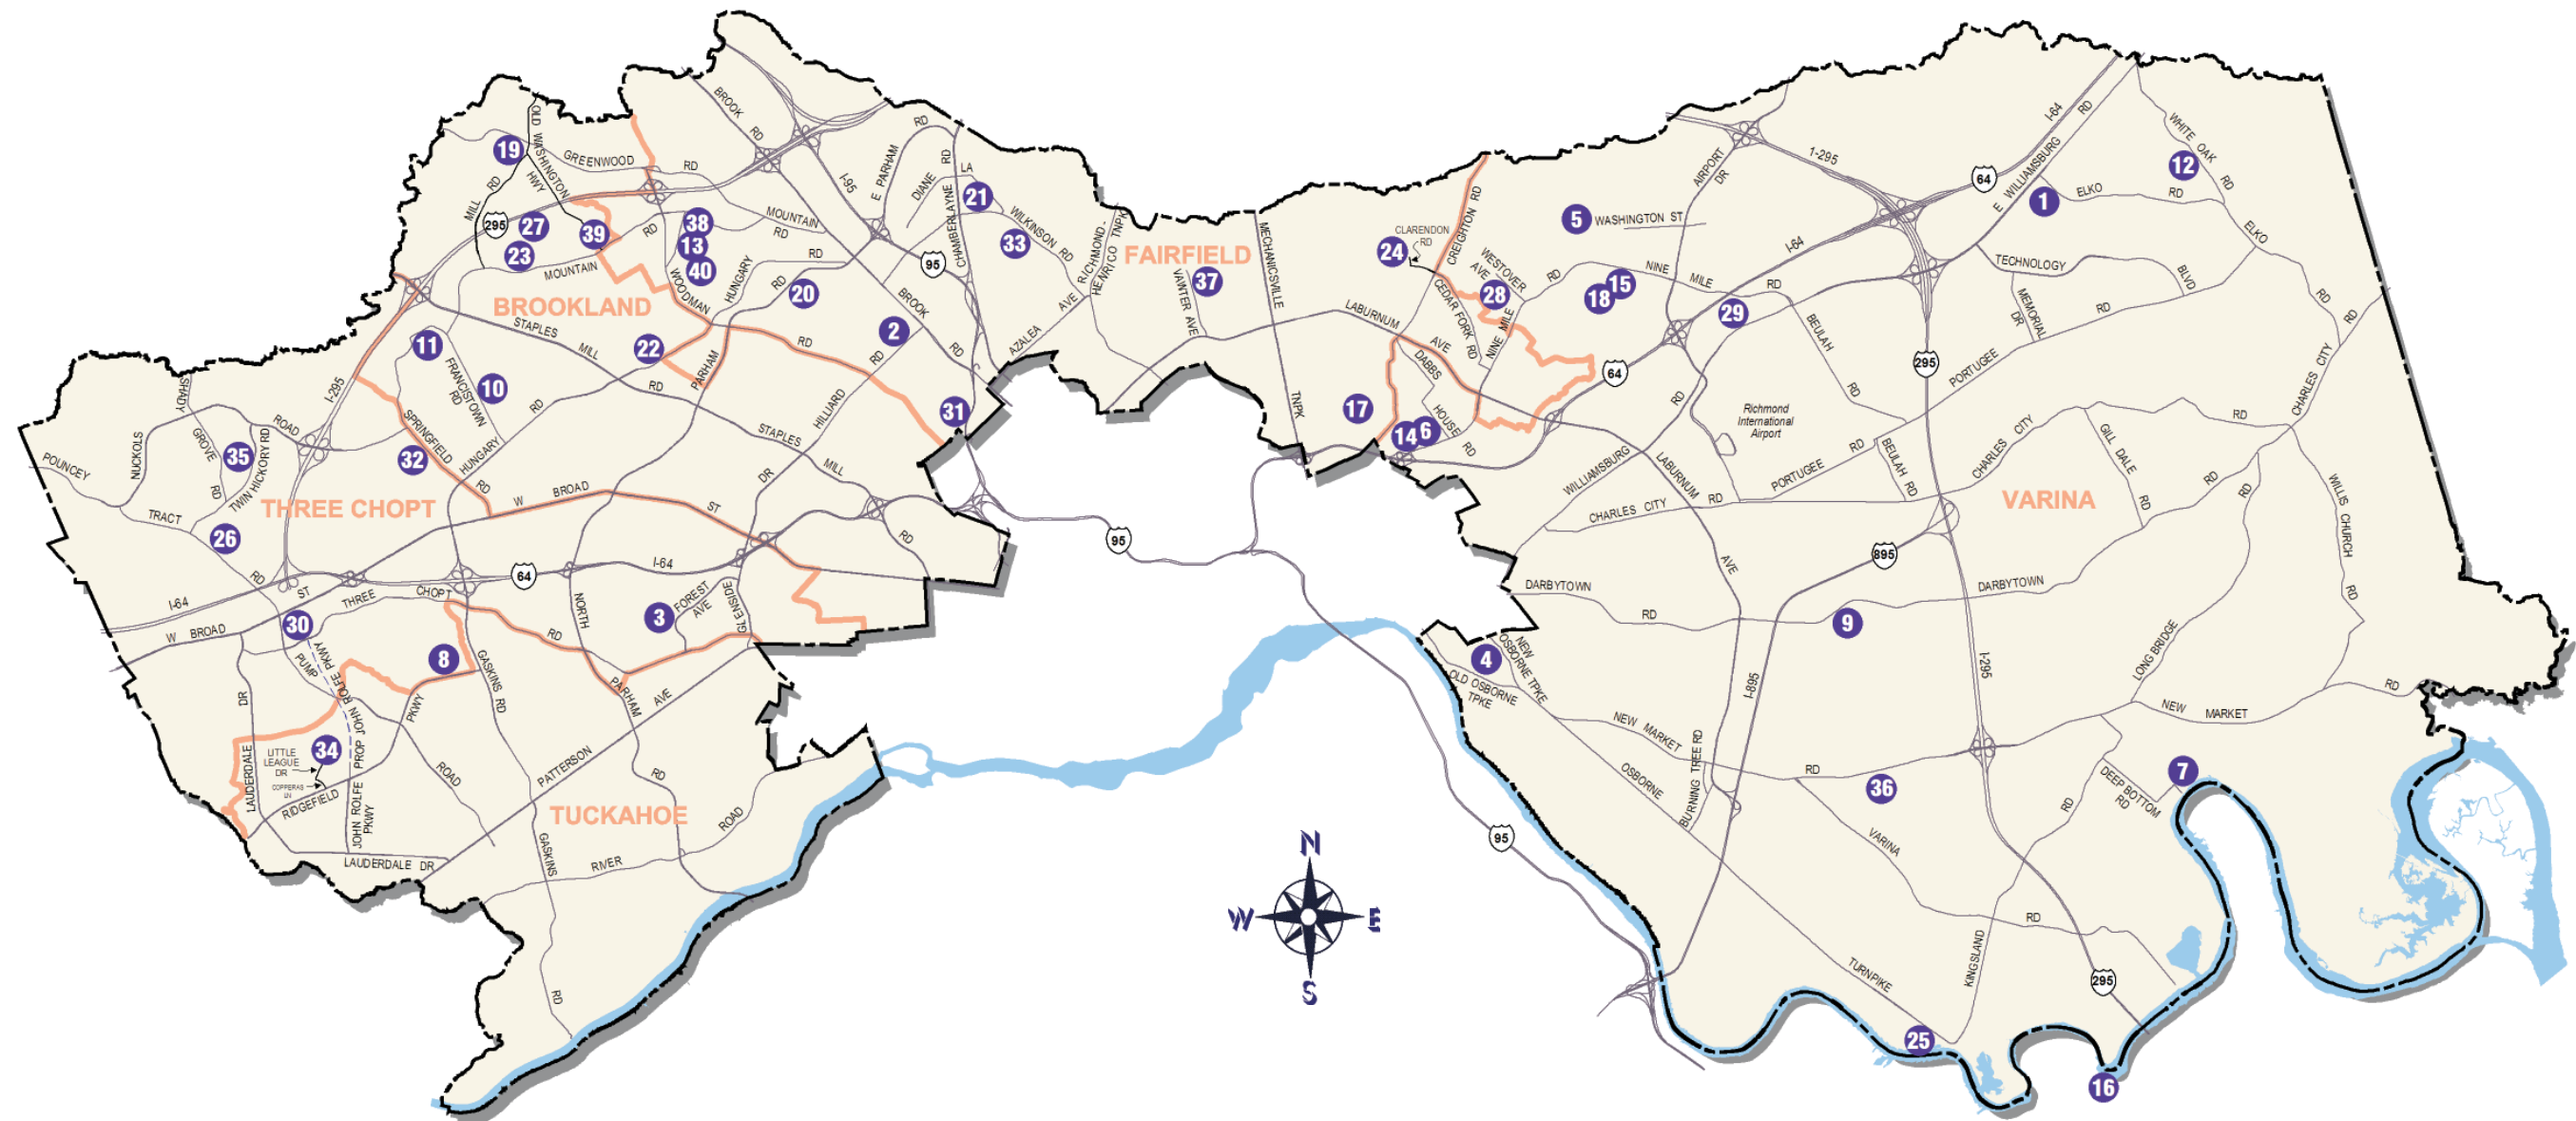

County of Henrico Division of Recreation and Parks Park System

County of Henrico Division of Recreation and Parks Park System

	Picnic Area	Picnic Shelter	Picnic Reservations	Restrooms	Play Equipment	Open Play Area	Exercise Trail	Hiking/Nature Trail	Fishing	Concession	Baseball/Softball	Soccer/Football	Basketball	Tennis	Horseshoes	Disc Golf	Recreation Center	Private Rental	Parking	Special Features	Locations
1 Antioch		●																		● ● Community Center	5650 Elko Rd.
2 Belmont				●						●										● ● ● 18-Hole Golf Course	1600 Hilliard Rd.
3 Cheswick	●	●	●	●	●	●	●	●	●											●	1700 Forest Ave.
4 Clarke-Palmore																				● Historic Site	904 McCoul St.
5 Confederate Hills	●			●		●									●					● ● ● Pavilion, Croquet, Shuffleboard	302 Lee Ave.
6 Dabbs House Museum	●	●																		● Museum	3812 Nine Mile Rd.
7 Deep Bottom	●	●		●					●											● Boat Landing, Canoe Launch	9525 Deep Bottom Rd.
8 Deep Run	●	●	●	●	●	●	●	●	●			●	●						● ● ● Nature Pavilion	9900 Ridgefield Pkwy.	
9 Dorey	●	●	●	●	●	●	●	●	●	●	●	●	●	●	●	●	●	●	● ● ● Horse Trails & Ring	2999 Darbytown Rd.	
10 Duncroft/Castle Point	●	●	●	●	●	●	●	●	●			●				●			● ● ● 9-Hole Disc Golf Course	4901 Francistown Rd.	
11 Echo Lake	●	●	●	●	●	●	●	●	●										● Fishing Pier	5701 Springfield Rd.	
12 Elko					●	●							●	●					●		6216 White Oak Rd.
13 Glen Allen	●	●		●						●	●								● Softball Tournament Facilities	2175 Mountain Rd.	
14 Glen Echo				●	●						●	●							●		3808 Nine Mile Rd.
15 Henrico Theatre																			● ●		305 E. Nine Mile Rd.
16 Henricus Historical Park	●	●		●				●	●										●	● Reconstructed 1611 Settlement	251 Henricus Park Rd., Chesterfield
17 Hidden Creek	●	●	●	●	●	●	●	●	●						●				● ● ●		2417 Brockway Ln.
18 Highland Springs	●	●		●	●						●	●	●						● ● Community Center		16 South Ivy Ave.
19 Hunton	●	●		●	●					●	●	●							● ● ● Community Center		11690 Old Washington Hwy.
20 J. Sargeant Reynolds				●			●	●		●	●	●	●	●					●		1651 E. Parham Rd.
21 Klehr	●	●		●	●					●	●	●							●		8000 Diane Ln.
22 Laurel	●	●	●	●	●					●	●	●							●	● Skate Park	10301 Hungary Spring Rd.
23 Meadow Farm Museum/ Crump Park	●	●	●	●	●	●	●	●	●						●				●	● 19 th -century Farm/Museum	3400 Mountain Rd.
24 Meadowview/Armour House & Gardens	●	●	●	●	●	●	●	●	●					●					● ●	● Early 20 th -century Historic House & Gardens	4001 Clarendon Rd.
25 Osborne	●	●	●	●	●	●	●	●	●										●	● Boat Landing, Canoe Launch	9530 Osborne TnPk.
26 Pouncey Tract	●	●		●	●	●	●	●	●	●	●	●							●	● Sand Volleyball Courts	4747 Pouncey Tract Rd.
27 R F & P		●	●	●			●	●	●	●	●	●	●						●	● Restored Train Cars	3400 Mountain Rd.
28 Robinson	●	●	●	●	●	●					●	●	●						●		214 Westover Ave.
29 Sandston	●			●						●	●	●			●				●		11 J.B. Finley Rd.
30 Short Pump	●	●	●	●	●					●	●	●							●	● Restored 1902 Two-Room School	3401 Pump Rd.
31 Spring Park Historic Site																			●	● Interpretive Signs	2000 Park St.
32 Springfield	●	●	●	●	●														●		4600 Springfield Rd.
33 Three Lakes Park & Nature Center	●	●	●	●	●	●	●	●	●										●	● Nature Center & Aquarium	400 Sausiluta Dr.
34 Tuckahoe				●						●	●								●		2400 Little League Dr.
35 Twin Hickory	●				●	●													● ● ● Community Center		5011 Twin Hickory Rd.
36 Varina	●	●		●	●					●	●	●							●		8081 Recreation Rd.
37 Vawter	●	●	●	●	●		●			●	●	●							●		4501 Vawter Ave.
38 Virginia Randolph	●	●	●	●	●					●	●	●	●	●					●		2175 Mountain Rd.
39 Walkerton Tavern																			● ●	● Restored 1825 Historic Tav-	2892 Mountain Rd.
40 Woodman	●			●	●	●				●									●		1700 Navion St.